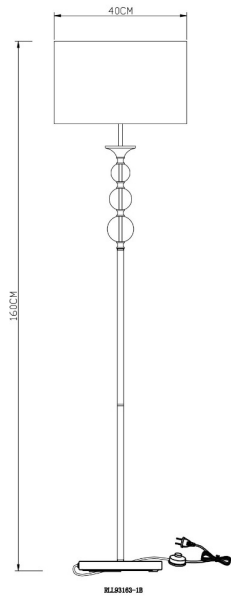

## Floor lamp REA RLL93163-1B

---

Producent code: 003064-001658  
Lamp type: floor lamp  
Series: Rea  
Materials: metal, glass, fabric  
Finish: chrome  
Model: REA  
Light source type: light bulb, led bulb  
Type of cap: E27  
Colour: black, silver  
Energy Class: Od A++ do E  
Max power [W]: 60  
Type of protection [IP]: 20  
Tension [V]: 230  
Height [cm]: 160  
Diameter [cm]: 40